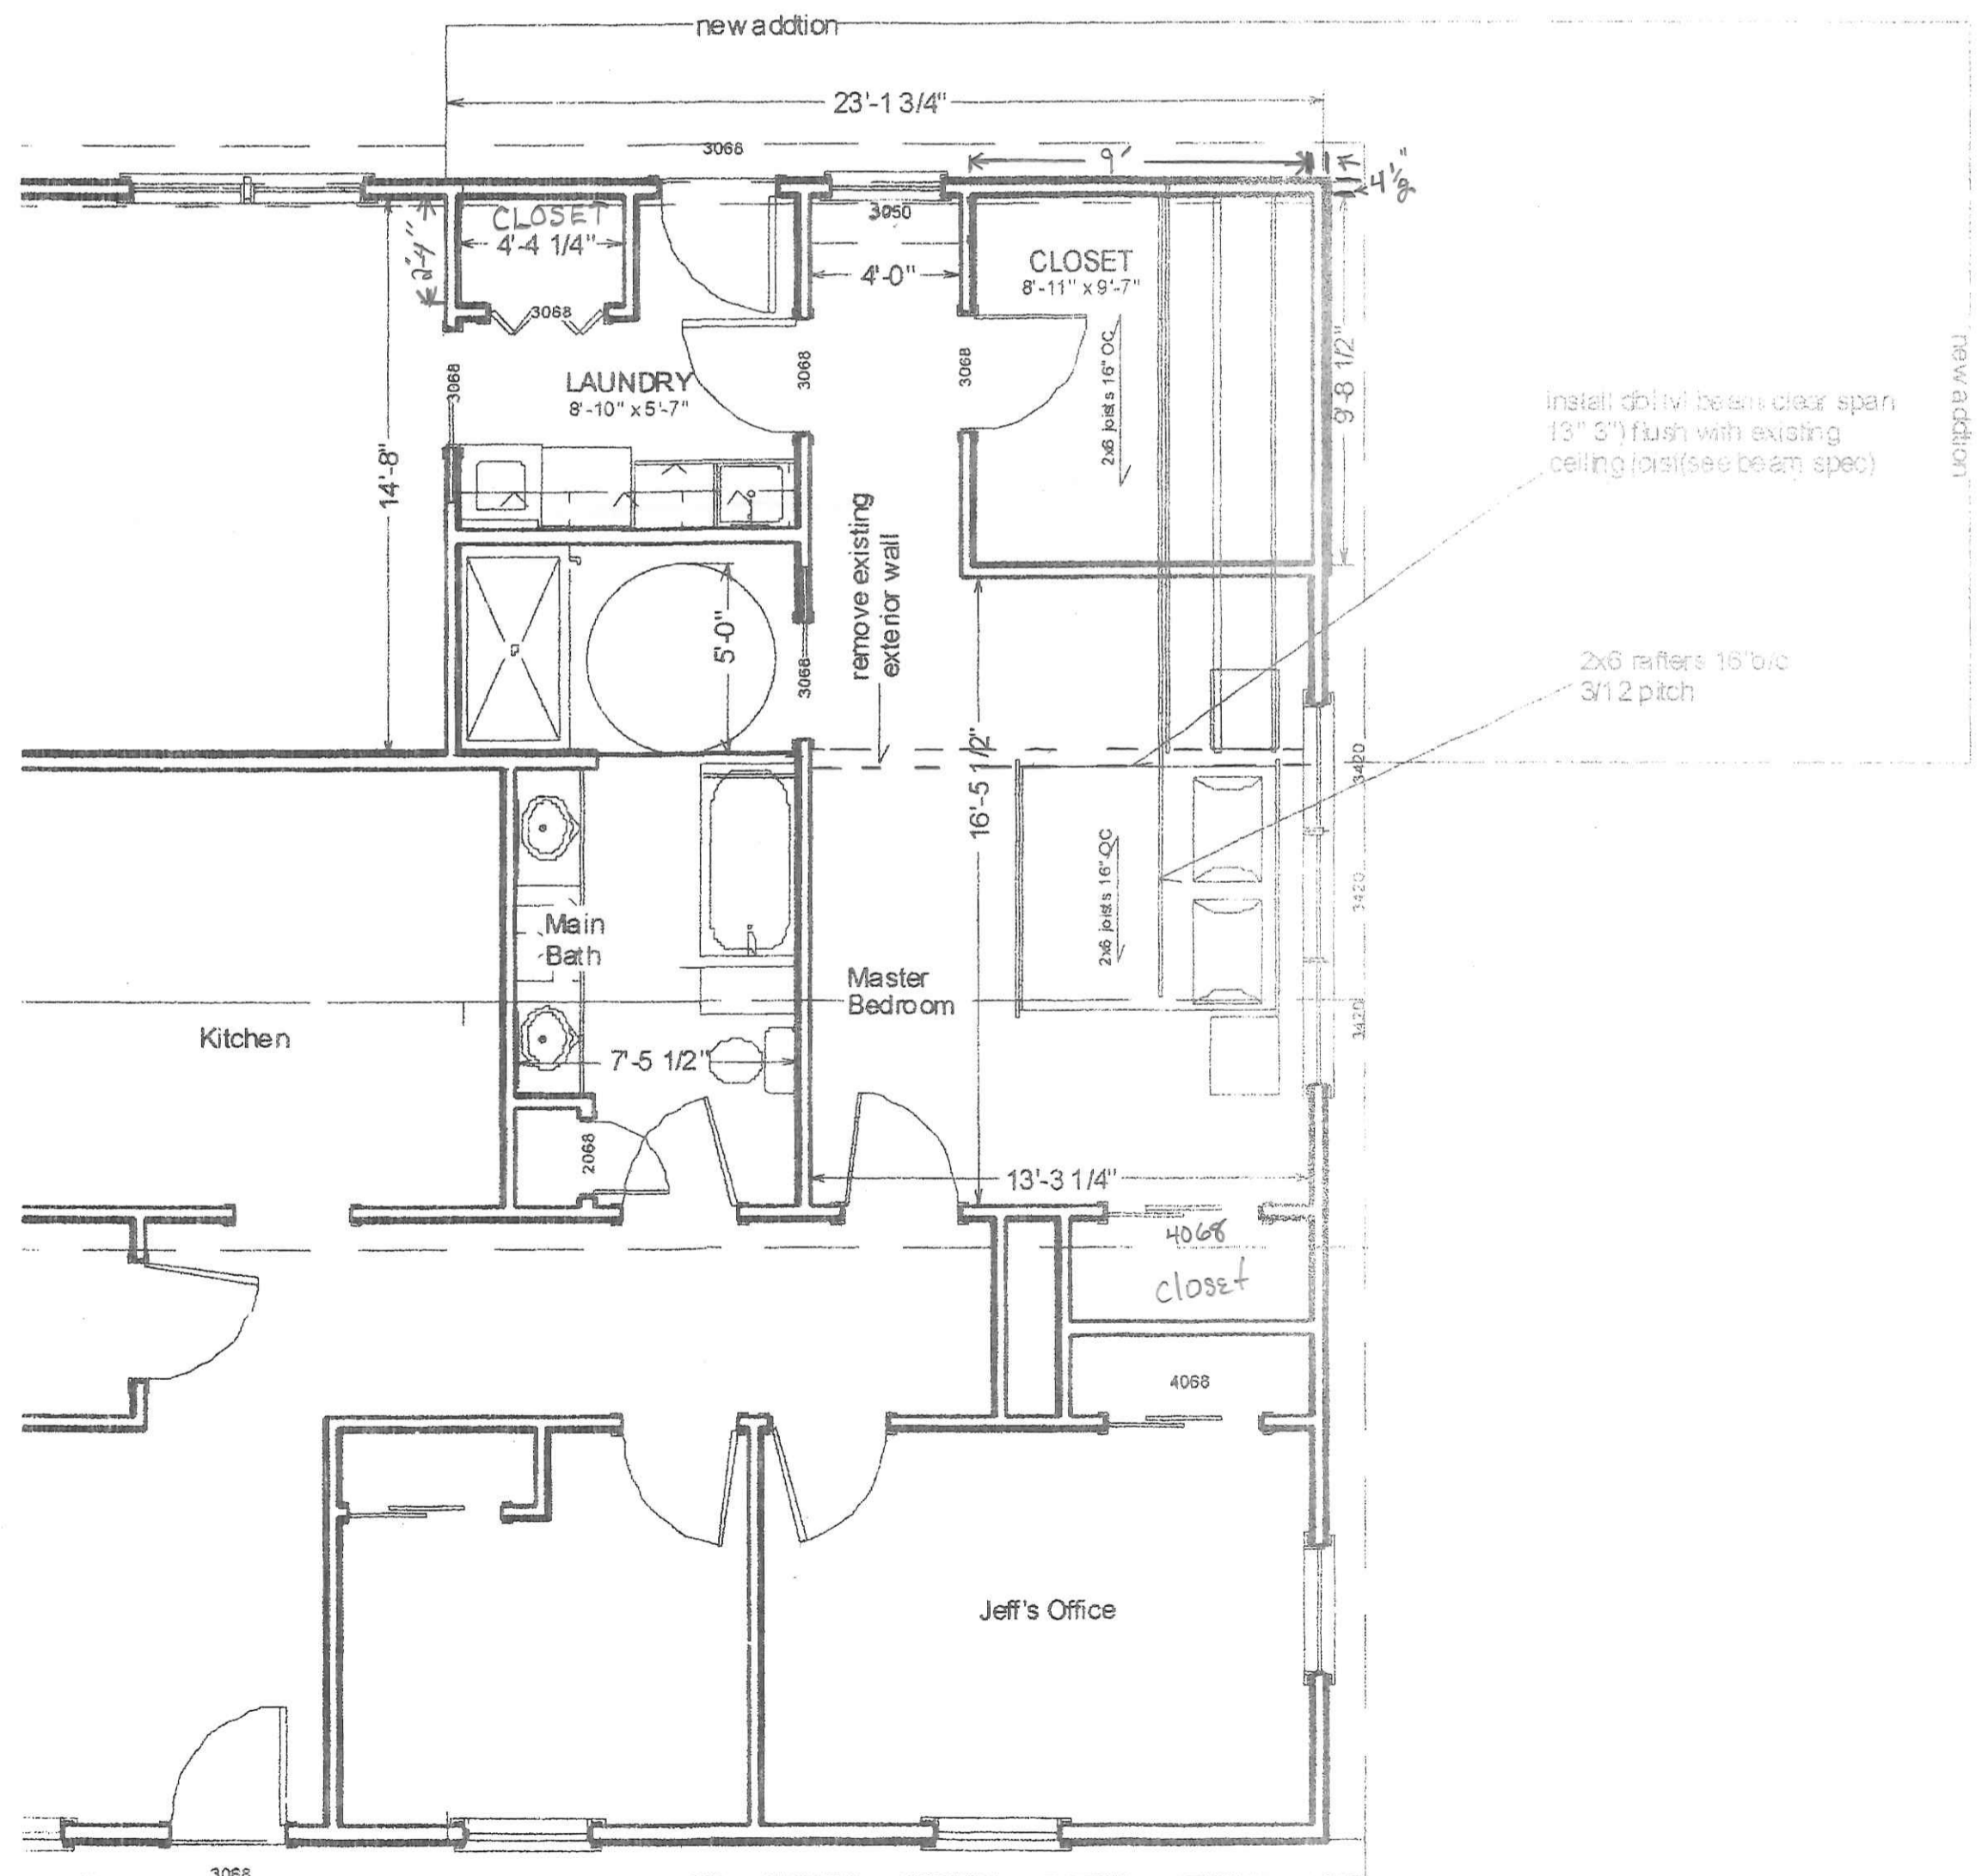

SCANNED

Jeff and Linda Detray
815 Lynne Ave.
Napoleon, Ohio 43545

Wesson Builders
1630 Laskey Rd
Toledo, Ohio 43612

Plot Plan

N

Foundation plan(SLAB ON GRADE)

Wesson Builders
 1630 Laskey Rd
 Toledo, Ohio
 43612

Jeff and Linda Detray
 815 Lynne Ave.
 Napoleon, Ohio
 43545

Jeff and Linda Detray
 815 Lynne Ave.
 Napoleon, Ohio 43545

Floor Plan

Wesson Builders
 1630 Laskey Rd
 Toledo, Ohio 43612

Wesson Builders
 1630 Laskey Rd
 Toledo, Ohio
 43612

Jeff and Linda Detray
 815 Lynne Ave.
 Napoleon, Ohio
 43545

cross section

NORTH ELEVATION

EAST ELEVATION