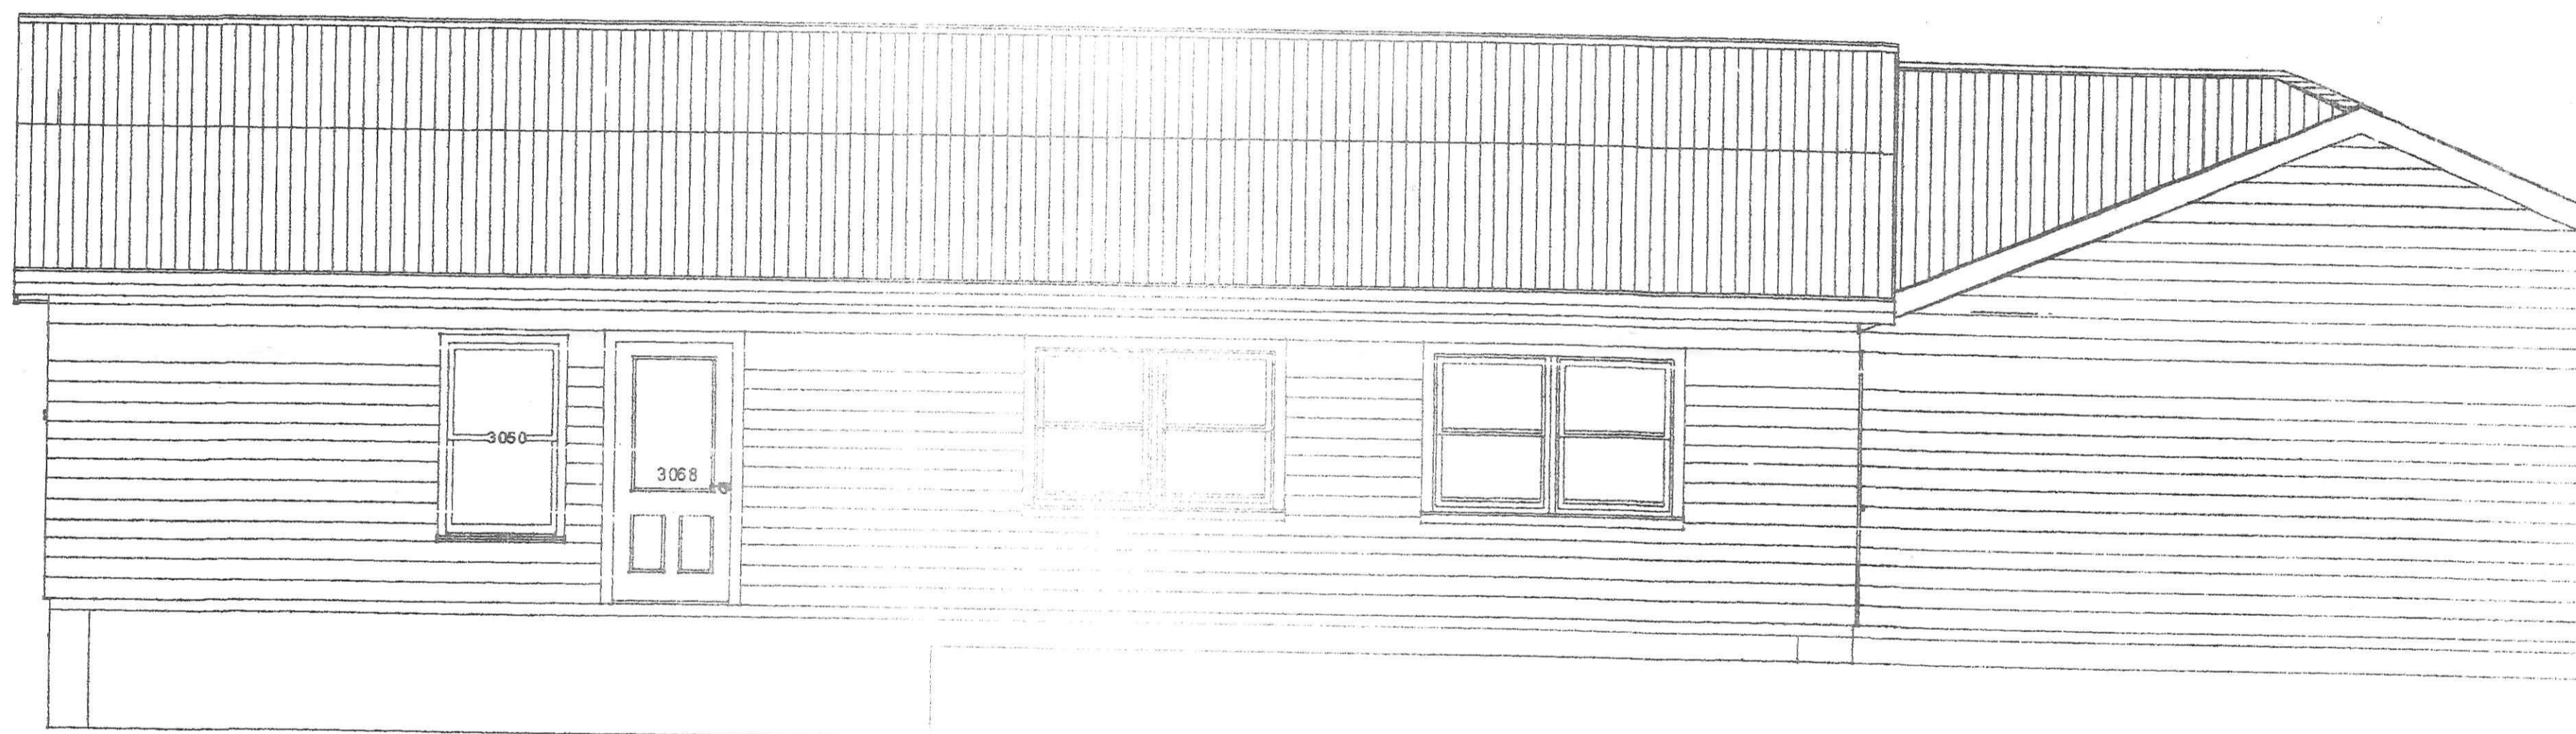

SCANNED

Jeff and Linda Detray
815 Lynne Ave.
Napoleon, Ohio 43545

Wesson Builders
1630 Laskey Rd
Toledo, Ohio 43612

Plot Plan

N

Foundation plan(SLAB ON GRADE)

Wesson Builders
 1630 Laskey Rd
 Toledo, Ohio
 43612

Jeff and Linda Detray
 815 Lynne Ave.
 Napoleon, Ohio
 43545

Jeff and Linda Detray
 815 Lynne Ave.
 Napoleon, Ohio 43545

Floor Plan

Wesson Builders
 1630 Laskey Rd
 Toledo, Ohio 43612

Wesson Builders
 1630 Laskey Rd
 Toledo, Ohio
 43612

Jeff and Linda Detray
 815 Lynne Ave.
 Napoleon, Ohio
 43545

cross section

NORTH ELEVATION

EAST ELEVATION