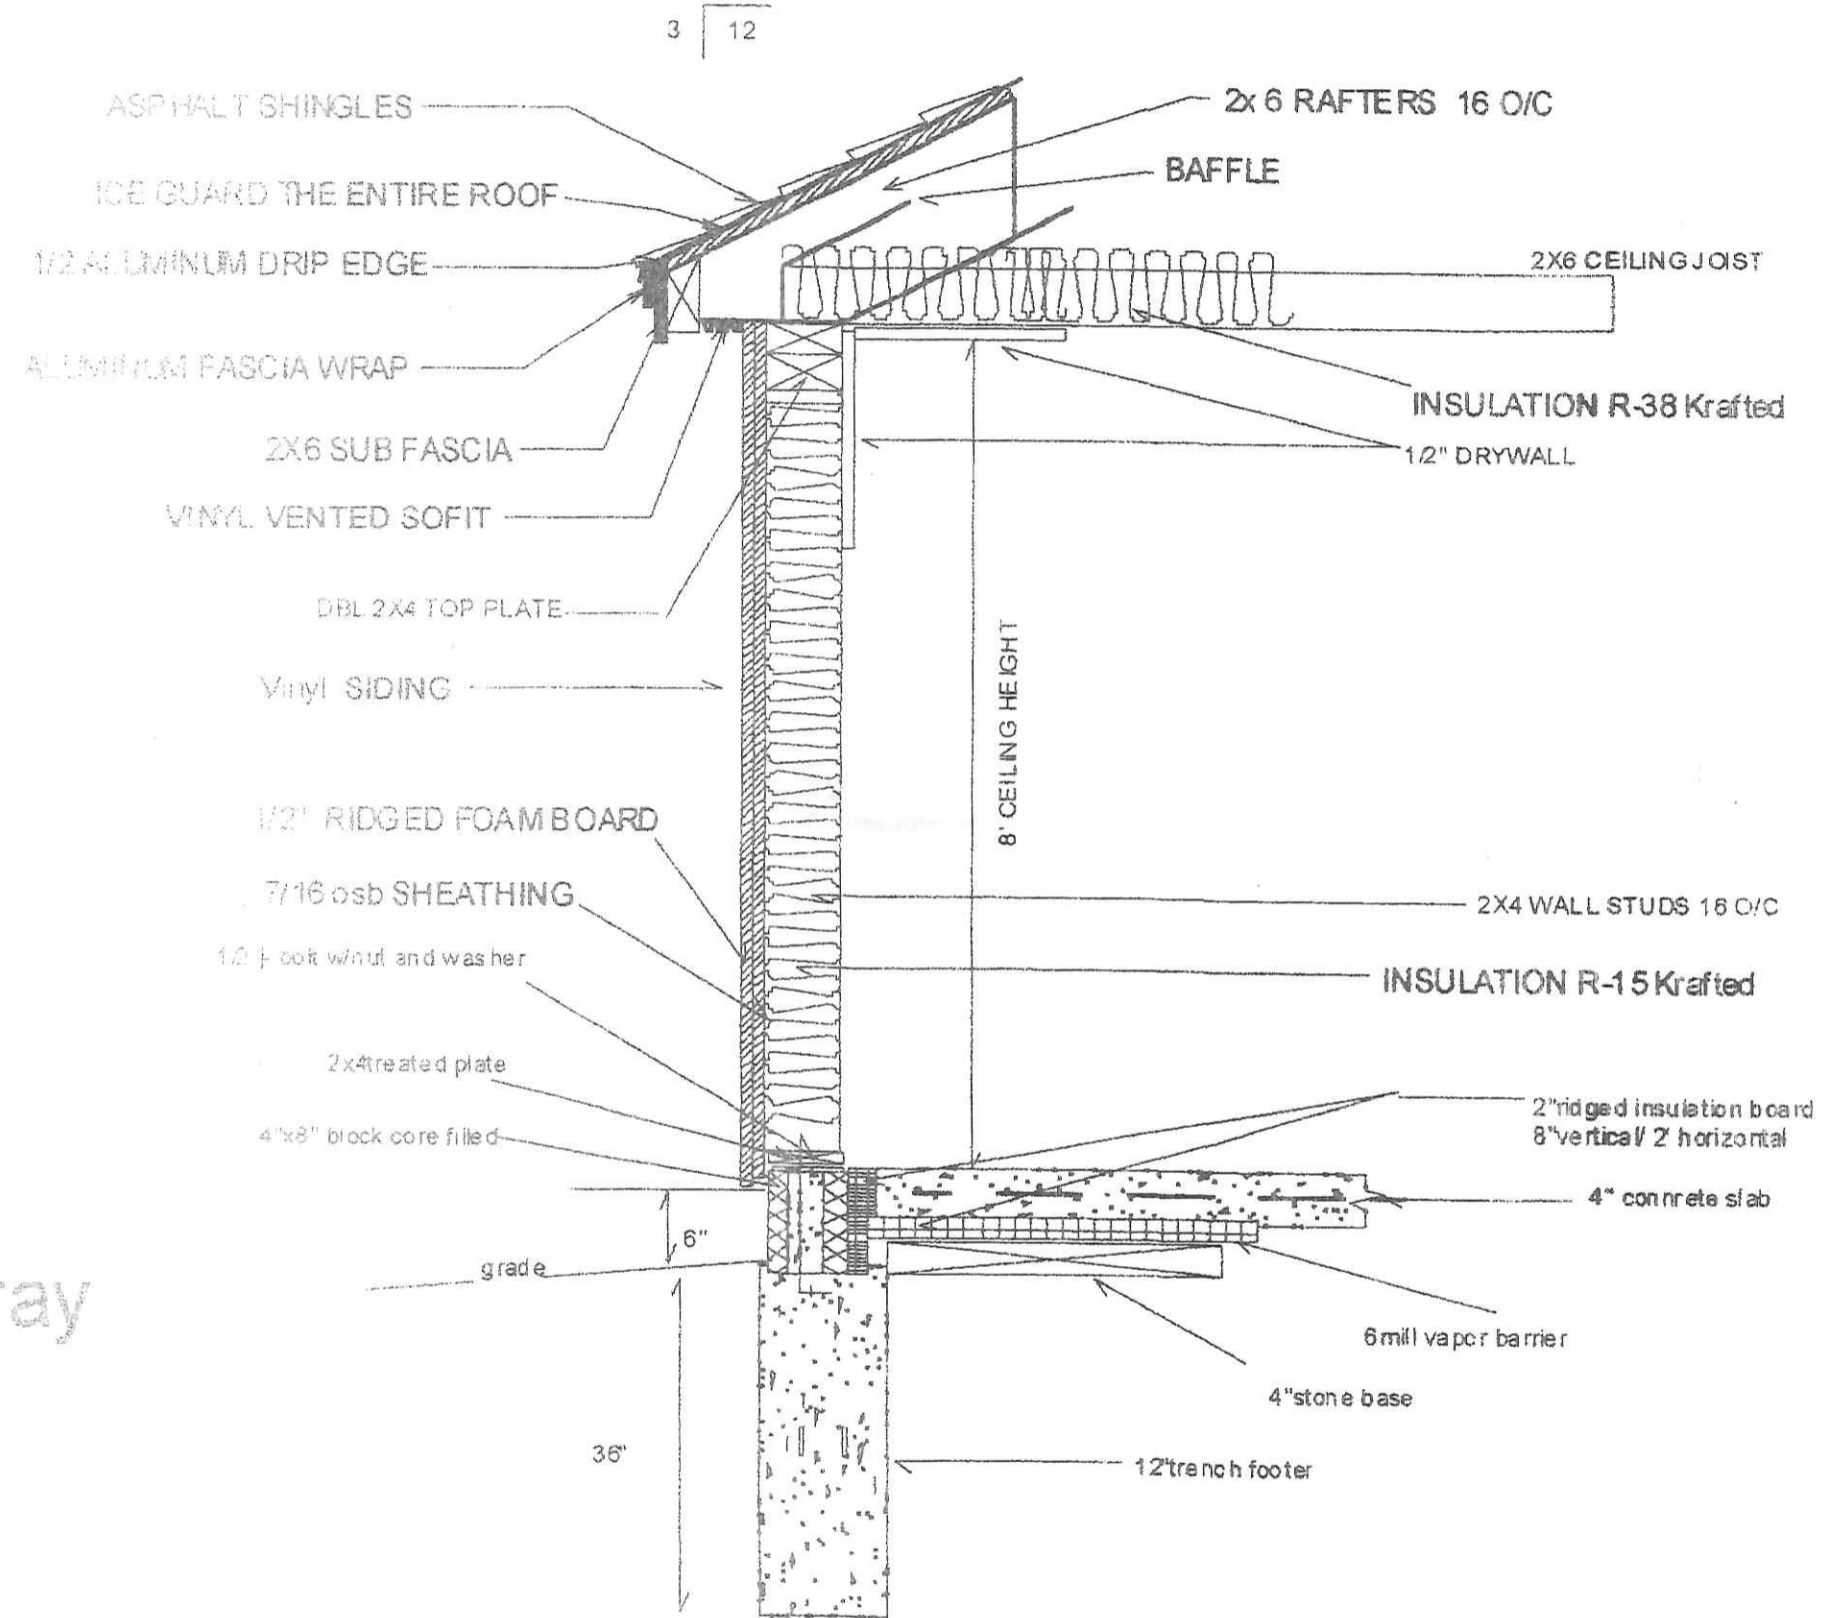

Jeff and Linda Detray
 815 Lynne Ave.
 Napoleon, Ohio
 43545

Jeff and Linda Detray
 815 Lynne Ave.
 Napoleon, Ohio 43545

Floor Plan

Wesson Builders
 1630 Laskey Rd
 Toledo, Ohio 43612

Wesson Builders
 1630 Laskey Rd
 Toledo, Ohio
 43612

Jeff and Linda Detray
 815 Lynne Ave.
 Napoleon, Ohio
 43545

cross section

NORTH ELEVATION

EAST ELEVATION