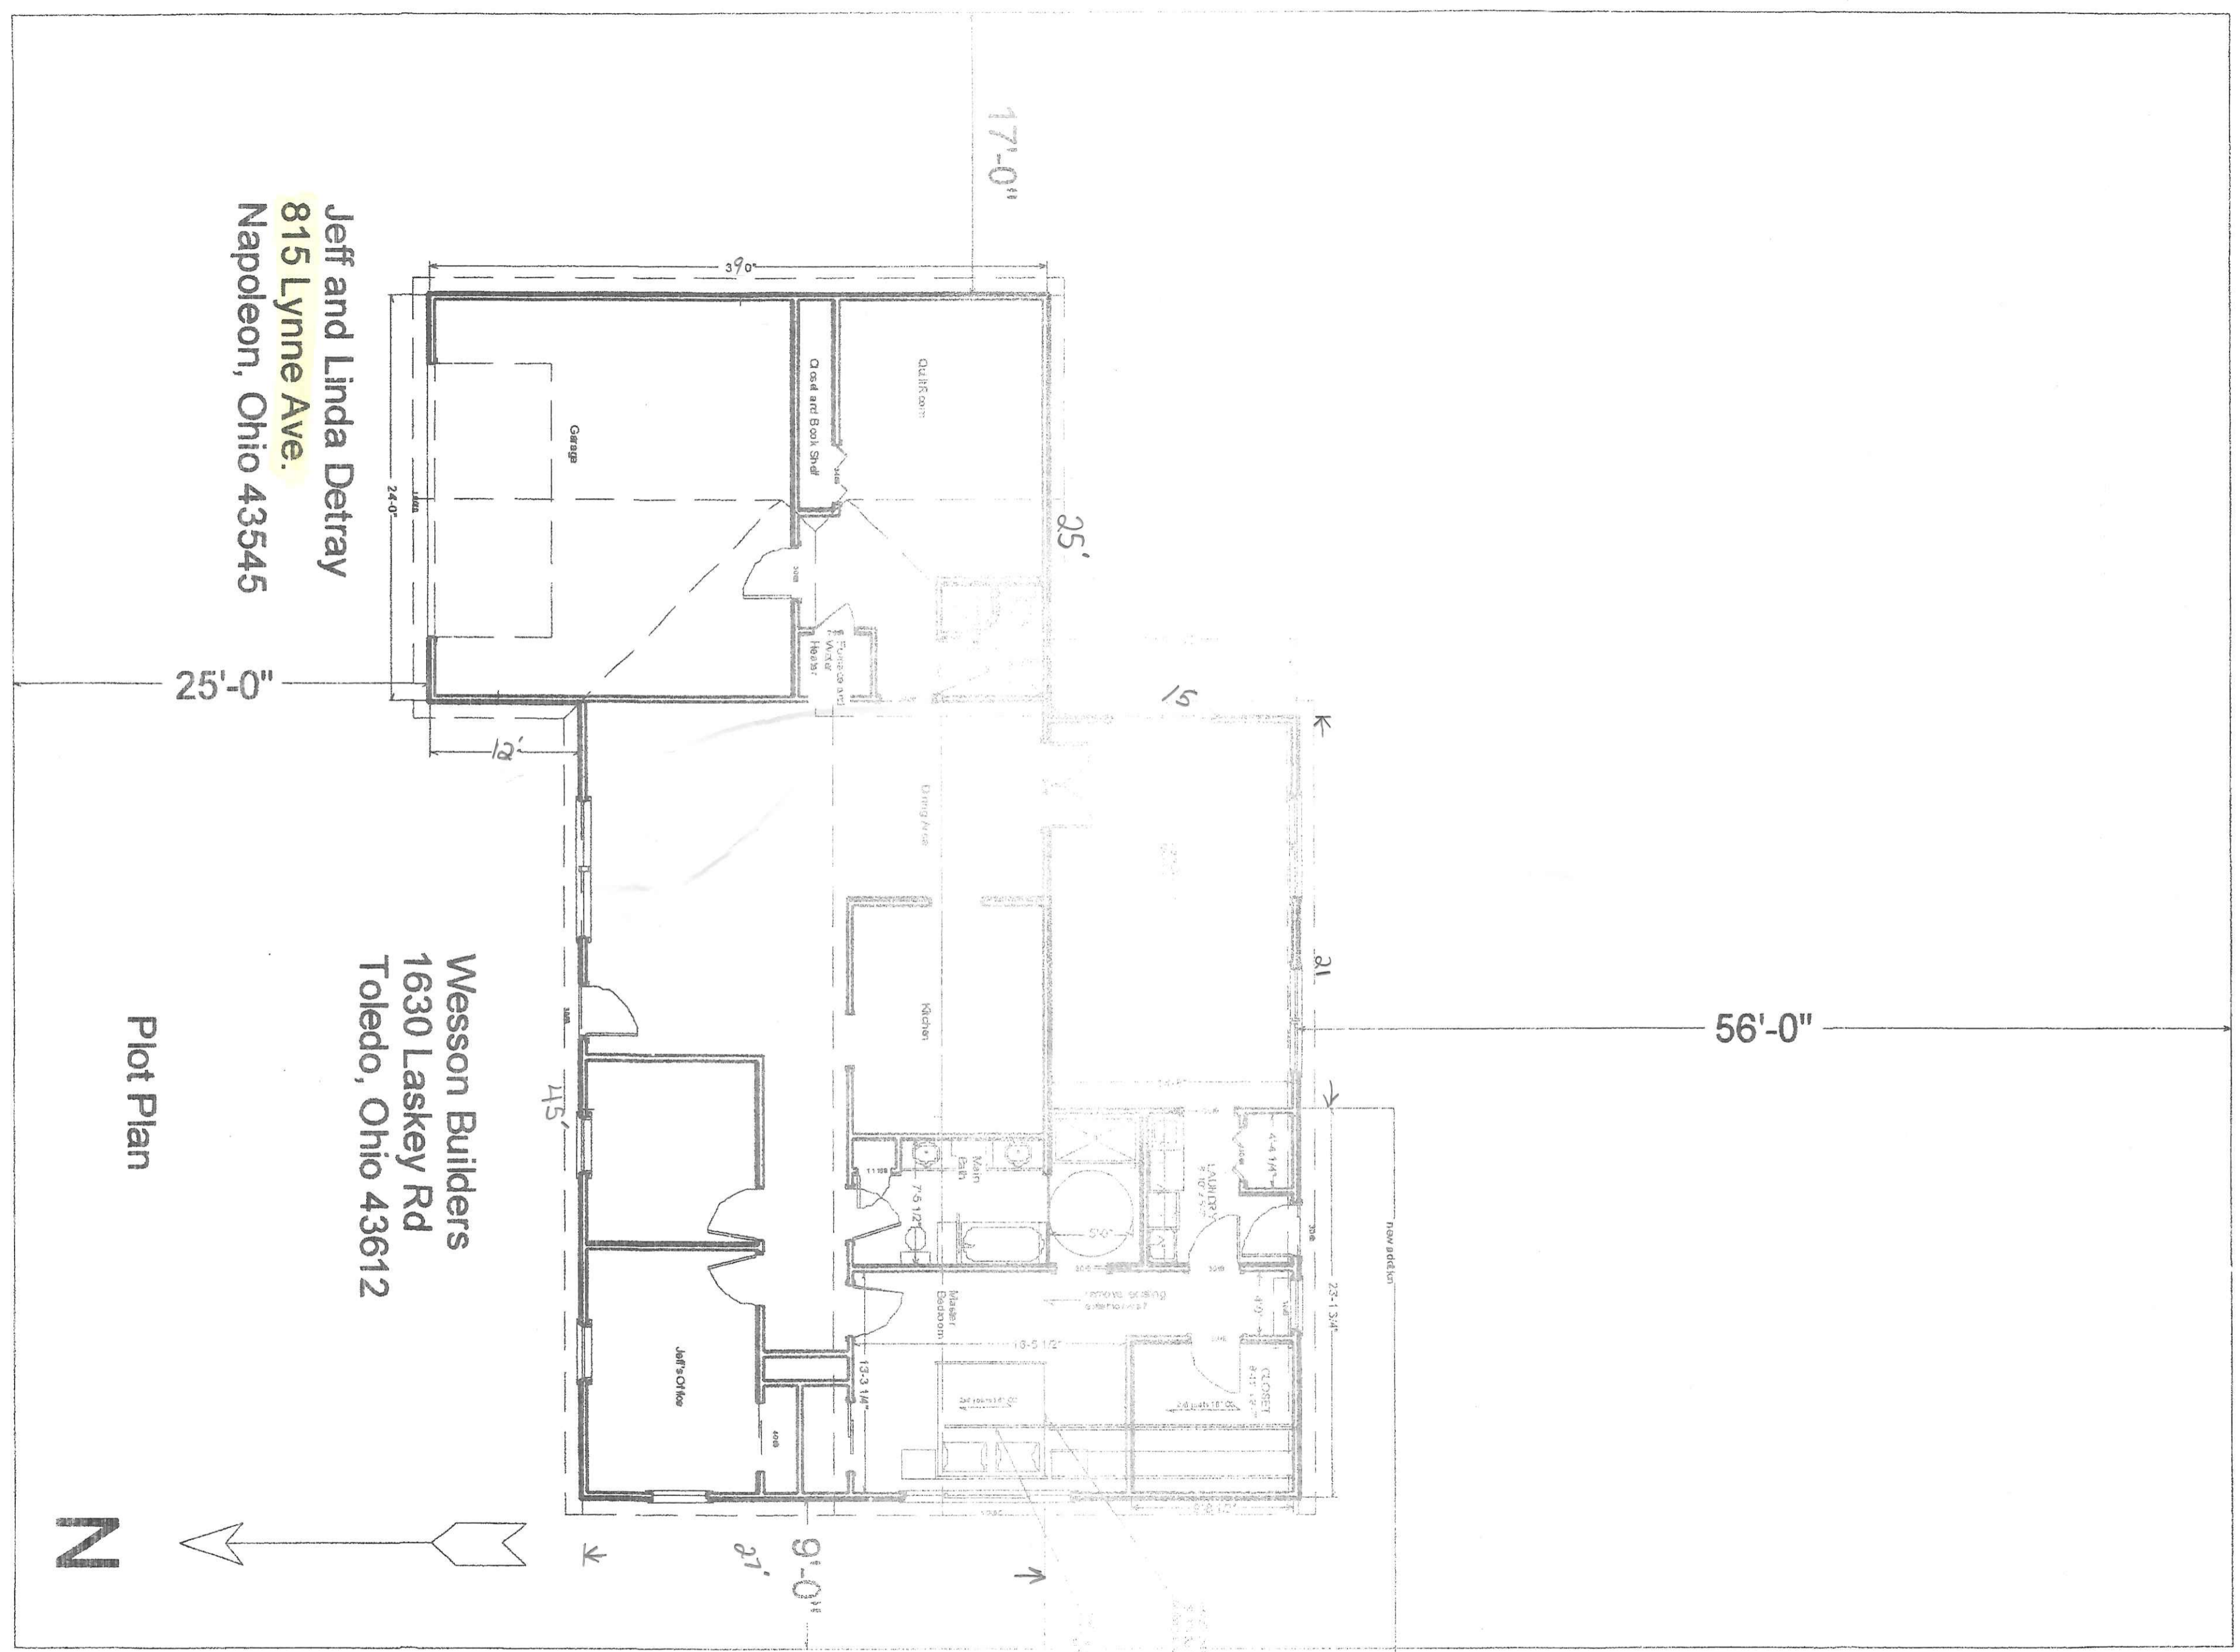

SCANNED

Jeff and Linda Detray
815 Lynne Ave.
Napoleon, Ohio 43545

Wesson Builders
1630 Laskey Rd
Toledo, Ohio 43612

Plot Plan

N

Foundation plan(SLAB ON GRADE)

Wesson Builders
 1630 Laskey Rd
 Toledo, Ohio
 43612

Jeff and Linda Detray
 815 Lynne Ave.
 Napoleon, Ohio
 43545

Jeff and Linda Detray
 815 Lynne Ave.
 Napoleon, Ohio 43545

Floor Plan

Wesson Builders
 1630 Laskey Rd
 Toledo, Ohio 43612

Wesson Builders
 1630 Laskey Rd
 Toledo, Ohio
 43612

Jeff and Linda Detray
 815 Lynne Ave.
 Napoleon, Ohio
 43545

cross section

NORTH ELEVATION

EAST ELEVATION