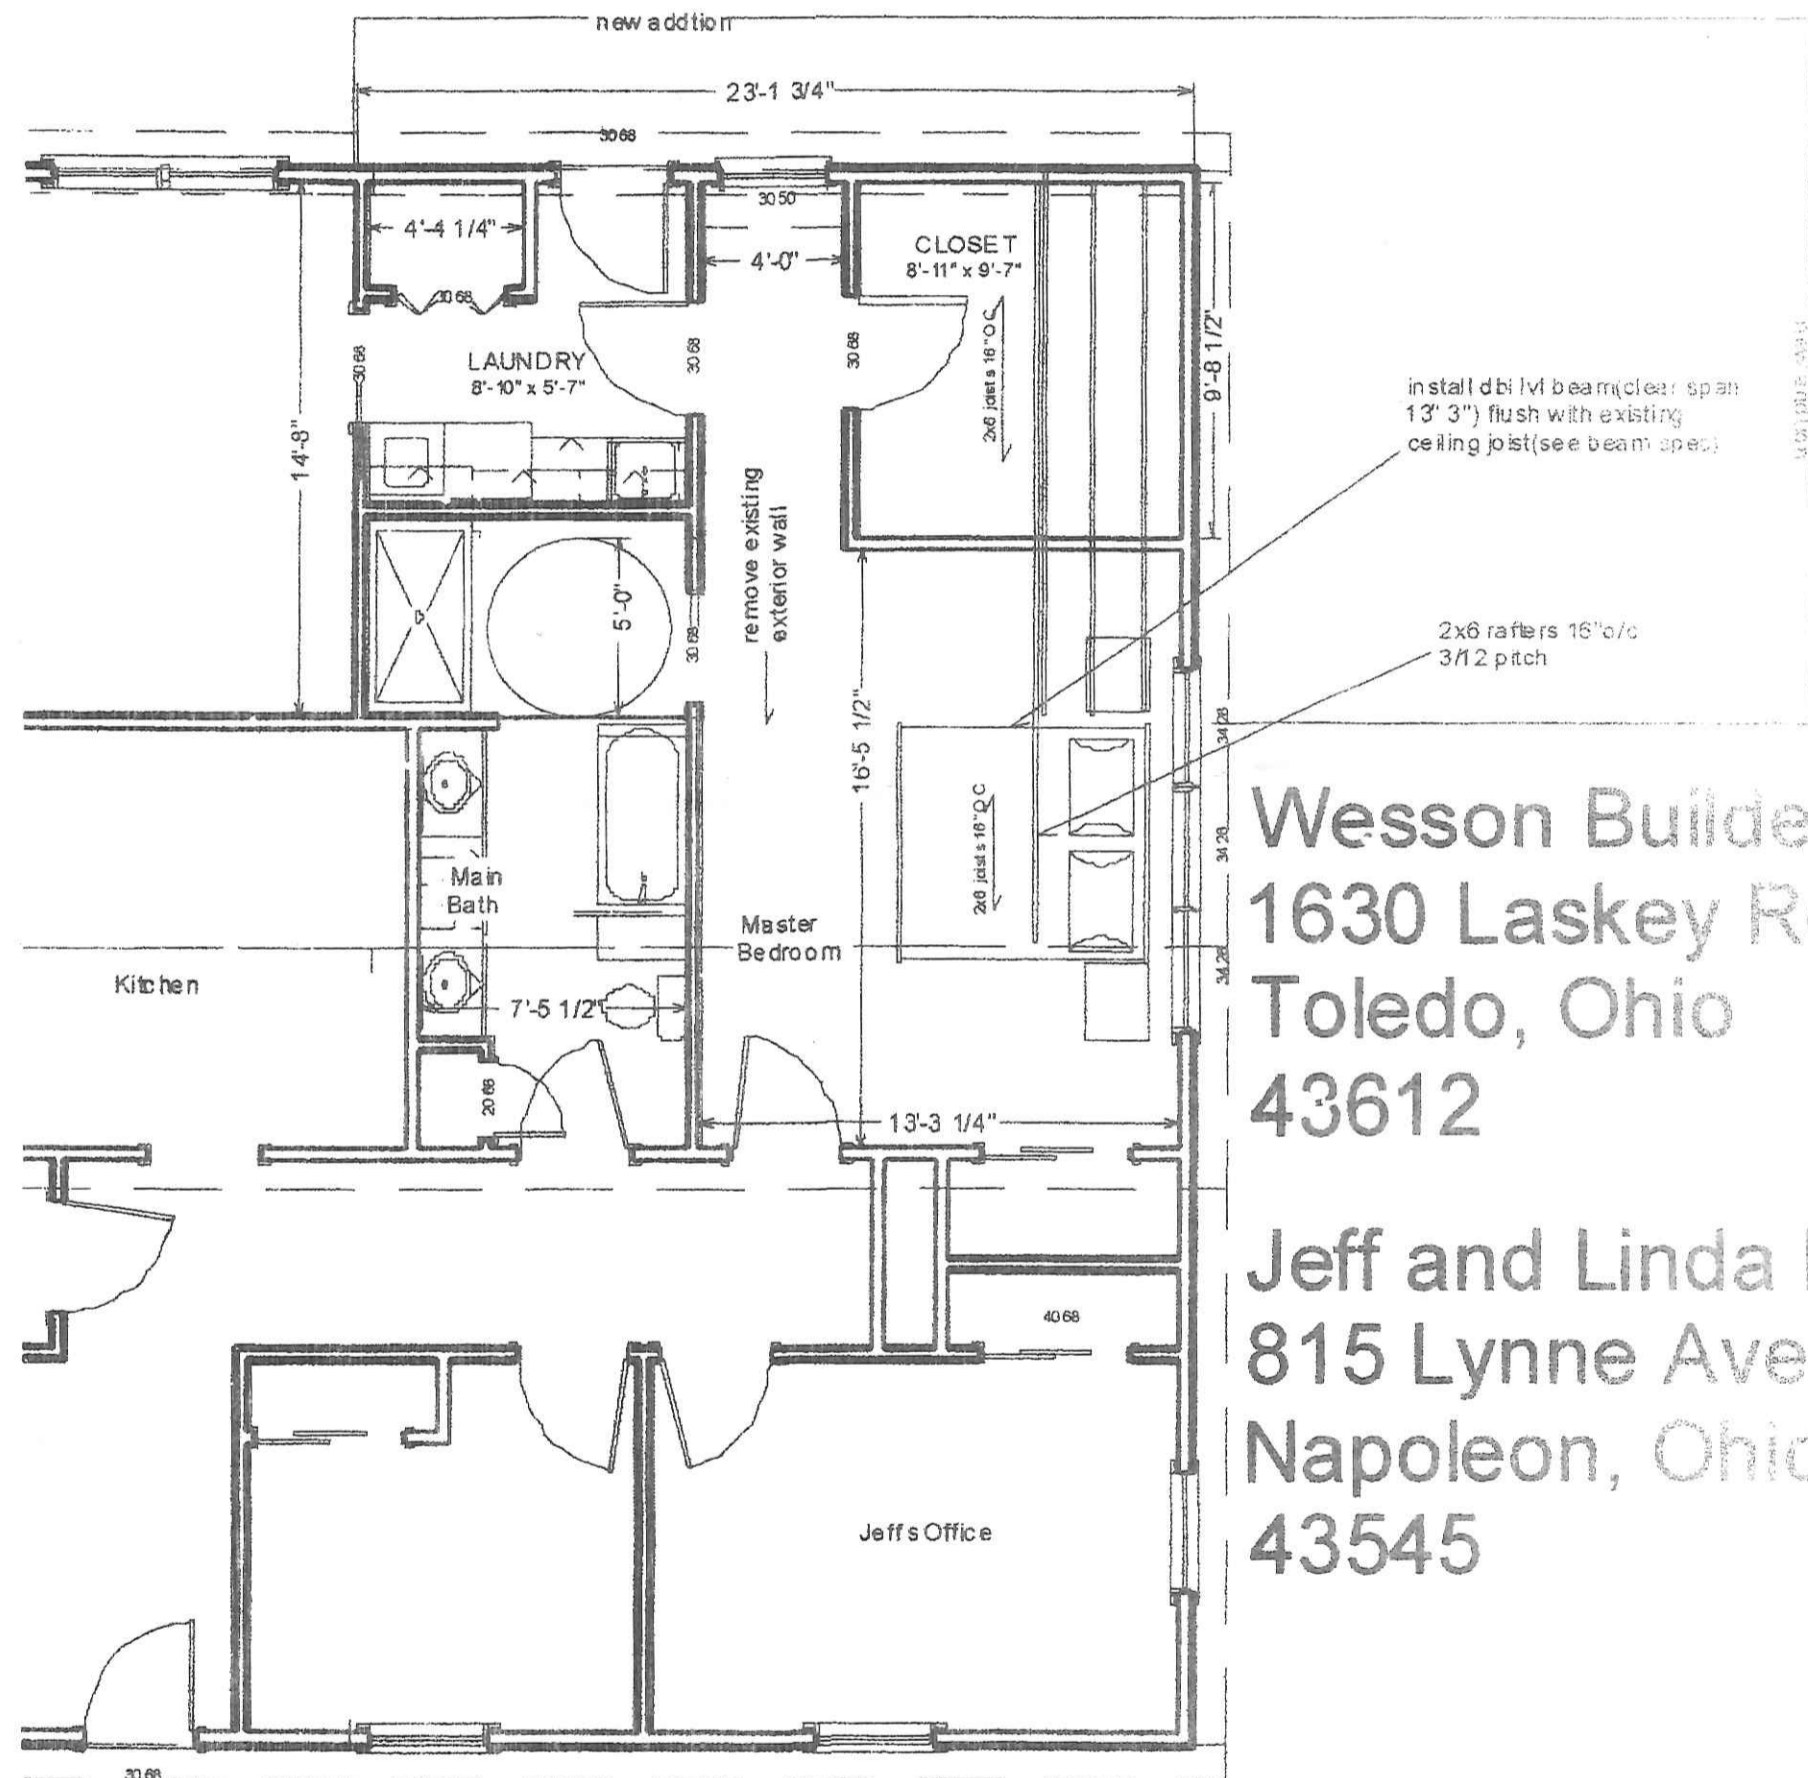

SCANNED

Jeff and Linda Detray
815 Lynne Ave.
Napoleon, Ohio 43545

Wesson Builders
1630 Laskey Rd
Toledo, Ohio 43612

Plot Plan

N

Foundation plan(SLAB ON GRADE)

Wesson Builders
 1630 Laskey Rd
 Toledo, Ohio
 43612

Jeff and Linda Detray
 815 Lynne Ave.
 Napoleon, Ohio
 43545

Jeff and Linda Detray
 815 Lynne Ave.
 Napoleon, Ohio 43545

Floor Plan

Wesson Builders
 1630 Laskey Rd
 Toledo, Ohio 43612

Wesson Builders
 1630 Laskey Rd
 Toledo, Ohio
 43612

Jeff and Linda Detray
 815 Lynne Ave.
 Napoleon, Ohio
 43545

cross section

NORTH ELEVATION

EAST ELEVATION